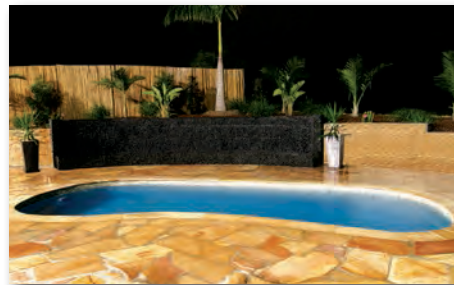

Flowing free form look

Bench seat and steps on inside curve side

Kidney shape fits anywhere

Safety ledge 2 ft. from top

LENGTH	WIDTH	SHALLOW END DEPTH	DEEP END DEPTH
28' 5"	13' 6"	4'	5' 8"
23'	11' 6"	3' 9"	5'