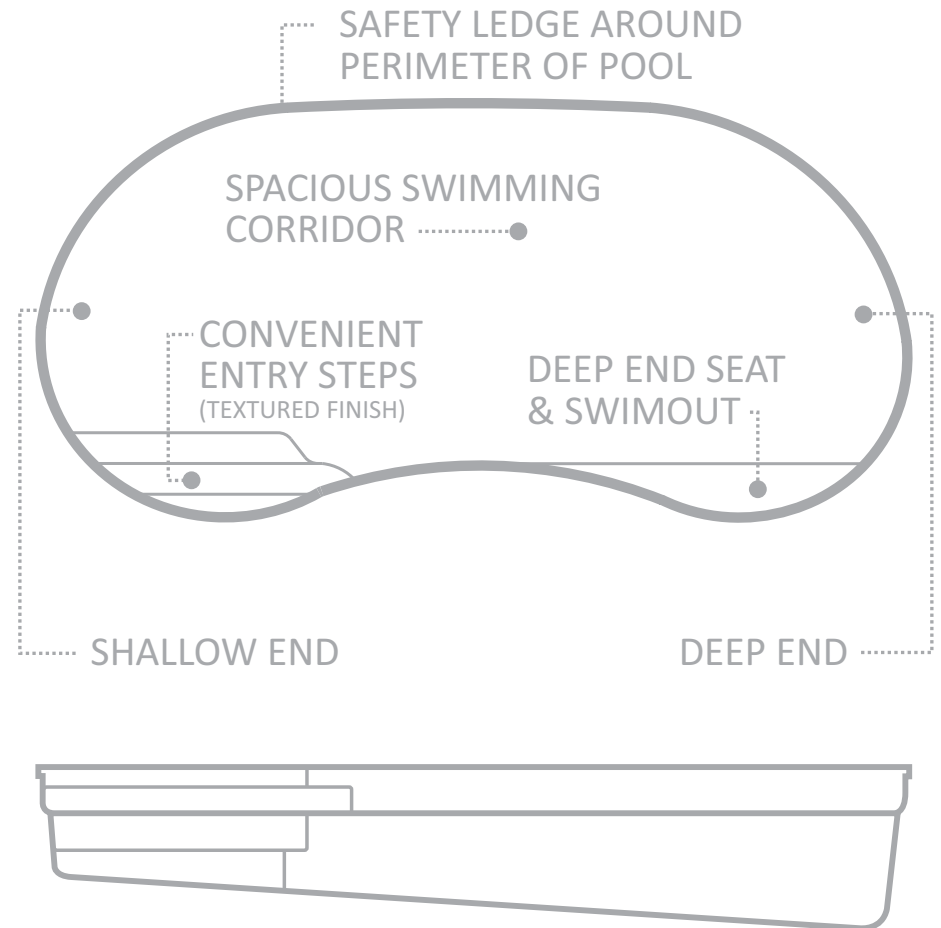

Sapphire Blue

LEISURE POOLS®
SWIMMING IN QUALITY AND STYLE®

Sapphire Blue

LEISURE POOLS®
SWIMMING IN QUALITY AND STYLE®

Ebony Blue

LEISURE POOLS®
SWIMMING IN QUALITY AND STYLE®

The **Tuscany**TM

FEATURES

Flowing free form look

Bench seat and steps on inside curve side

Kidney shape fits anywhere

Safety ledge 2 ft. from top

LENGTH	WIDTH	SHALLOW END DEPTH	DEEP END DEPTH
28' 5"	13' 6"	4'	5' 8"
23'	11' 6"	3' 9"	5'