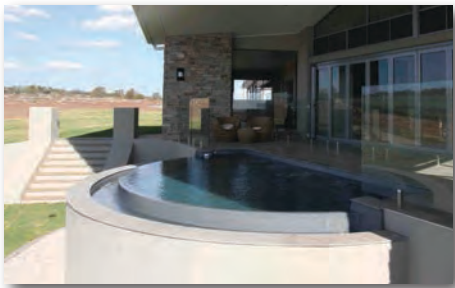

FEATURES

Minimal installation

Infinity Edge

Flat pool floor

Versatile ledges

LENGTH	WIDTH	SHALLOW END DEPTH	DEEP END DEPTH
23'	14' 7"	4' 3"	4' 3"
29' 7" *	14' 7"	4' 3"	4' 3"

*Optional storage/filtration compartments make the pool, including compartments, 29' 7".