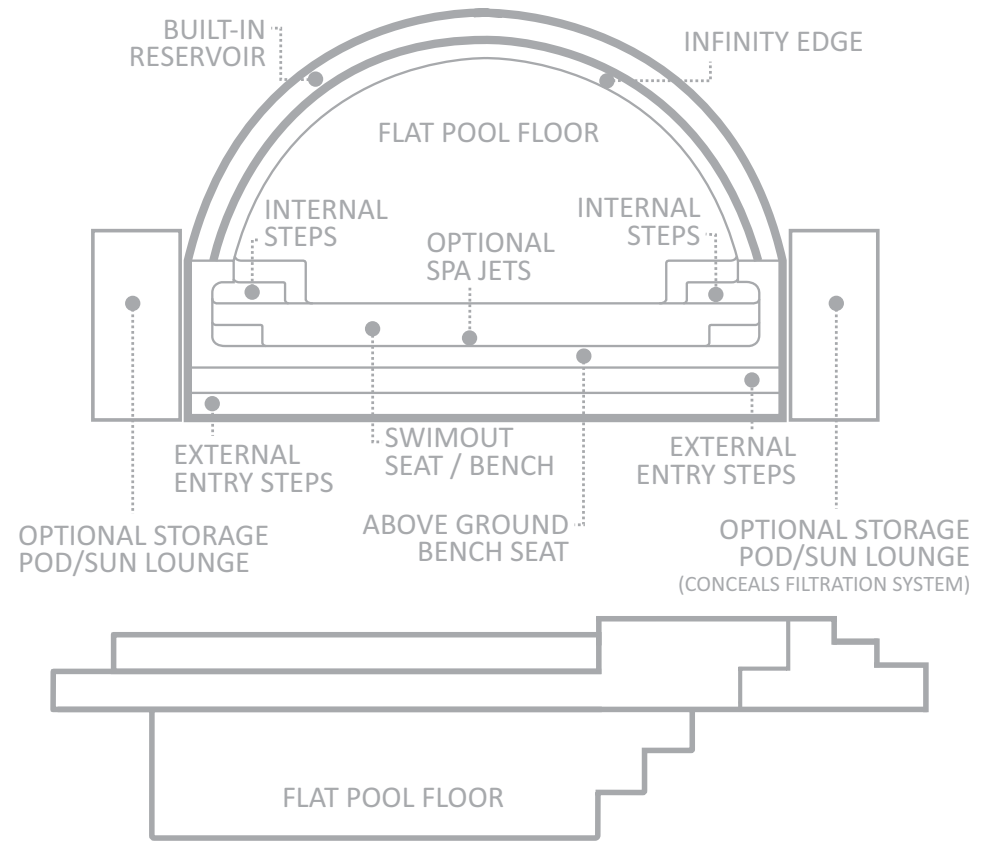

The **Horizon**TM

FEATURES

Minimal installation

Infinity Edge

Flat pool floor

Versatile ledges

LENGTH	WIDTH	SHALLOW END DEPTH	DEEP END DEPTH
23'	14' 7"	4' 3"	4' 3"
29' 7" *	14' 7"	4' 3"	4' 3"

*Optional storage/filtration compartments make the pool, including compartments, 29' 7".

The Roman™

FEATURES

A timeless formal look

Circular end with seating

Wide entry steps

Safety ledge 2 ft. from top

LENGTH	WIDTH	SHALLOW END DEPTH	DEEP END DEPTH
28' 4"	11' 6"	4'	5' 6"
23'	11' 6"	4'	5' 1"

*Some measurements rounded