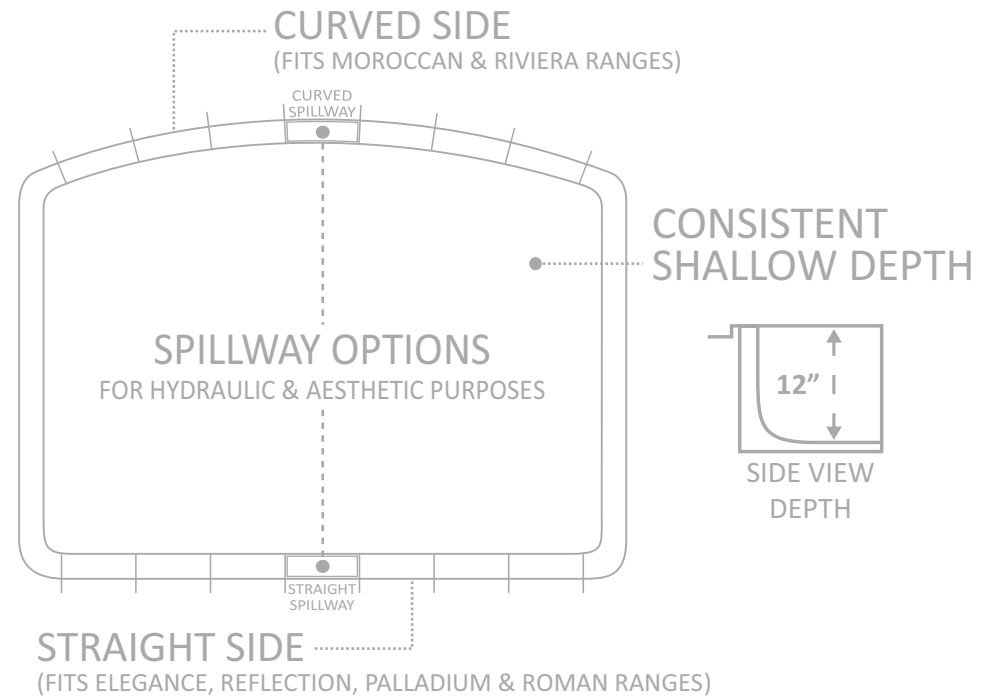

LEISURE POOLS®
SWIMMING IN QUALITY AND STYLE®

The Sorrento Spa™
(Round)

FEATURES

Large volume spa

Optional spillover lip

Perfectly placed entry steps

LENGTH	WIDTH	SHALLOW END DEPTH	DEEP END DEPTH
8'	8'	4'	4'

*Some measurements rounded

Sapphire Blue

LEISURE POOLS®
SWIMMING IN QUALITY AND STYLE®

Sapphire Blue

LEISURE POOLS®
SWIMMING IN QUALITY AND STYLE®

Graphite Grey

LEISURE POOLS®
SWIMMING IN QUALITY AND STYLE®

Sapphire Blue

LEISURE POOLS®
SWIMMING IN QUALITY AND STYLE®

The Tanning Ledge™

FEATURES

Consistent shallow depth

Variety of options for spillway look and placement

Sides conform to fit most Leisure Pools Models

Spillways offer additional water feature for your Leisure Pool

LENGTH	WIDTH	SHALLOW END DEPTH	DEEP END DEPTH
10' 7"	8'	12"	12"

*Some measurements rounded

Sapphire Blue

LEISURE POOLS®
SWIMMING IN QUALITY AND STYLE®