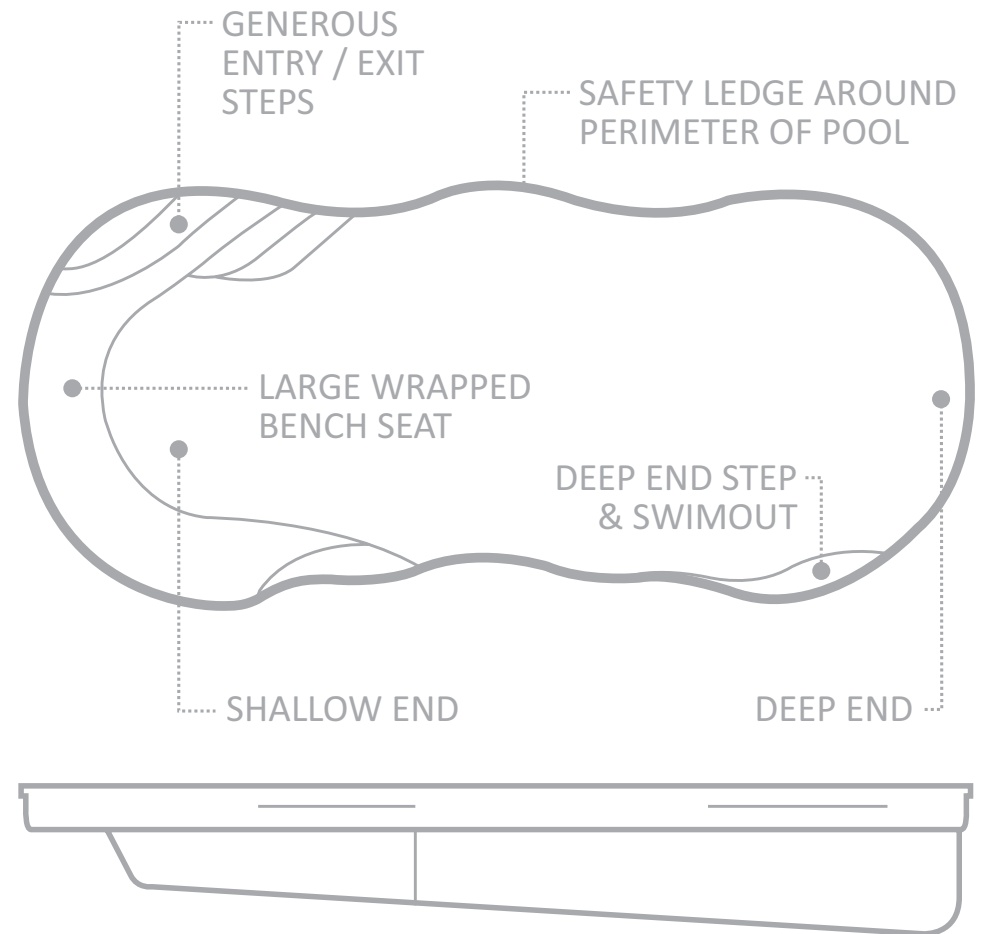

Sapphire Blue

LEISURE POOLS®
SWIMMING IN QUALITY AND STYLE®

Sapphire Blue

LEISURE POOLS®
SWIMMING IN QUALITY AND STYLE®

The image features a white background with decorative wavy lines in a light gray color. These lines are positioned at the top and bottom of the page, creating a sense of movement and elegance. The central text is the main focus.

The Riviera™

FEATURES

Flowing freeform look

Large wrap around bench at the shallow

Wide steps give access to the bench area

Safety ledge 2 ft. from top

LENGTH	WIDTH	SHALLOW END DEPTH	DEEP END DEPTH
34'	14' 3"	3' 8"	5' 11"
30' 2"	14' 3"	3' 8"	5' 7"
26' 5"	12' 5"	4'	5' 4"