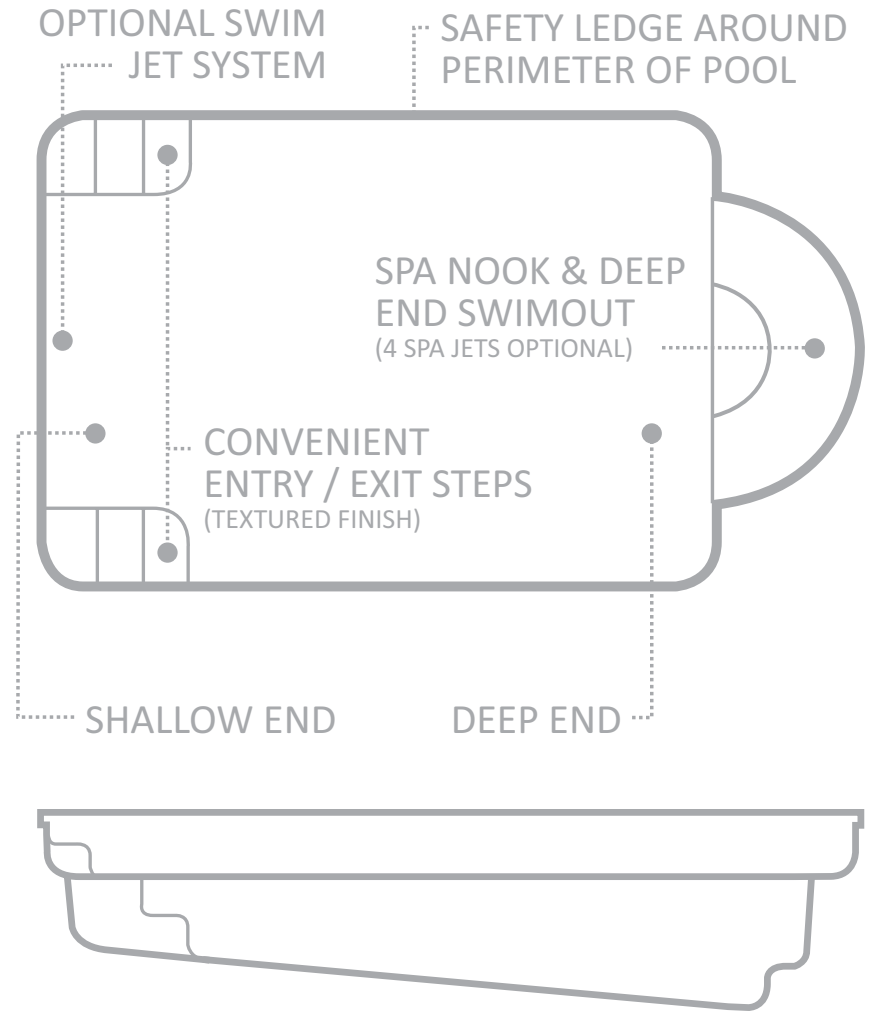

The Courtyard Roman™

FEATURES

A timeless formal look

Circular end with seating

Wide entry steps

Safety ledge 2 ft. from top

LENGTH	WIDTH	SHALLOW END DEPTH	DEEP END DEPTH
19' 9"	11' 6"	4' 2"	5' 1"

*Some measurements rounded

LEISURE POOLS®
SWIMMING IN QUALITY AND STYLE™

The Sorrento SpaTM
(Square)

FEATURES

Large volume spa

Gentle conformed seating

Clean square design

LENGTH	WIDTH	SHALLOW END DEPTH	DEEP END DEPTH
7' 3"	7' 3"	3' 3"	3' 3"