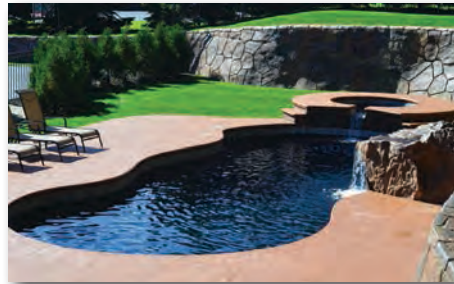

The Caribbean™

FEATURES

Flowing freeform look

Large shallow end bench seating

Wide steps accessing bench area

Safety ledge 2 ft. from top

LENGTH	WIDTH	SHALLOW END DEPTH	DEEP END DEPTH
40'	16'	4'	6'6"

*Some measurements rounded