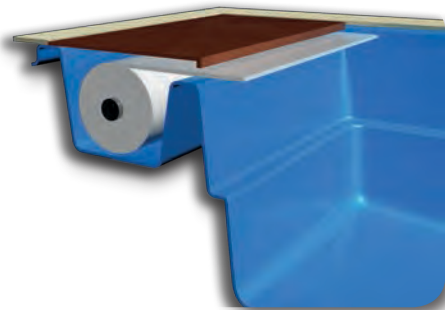

FEATURES

Built in area for pool cover

Contemporary design

Very square corners

Large bench seat

Unobstructed swimming lane

Safety ledge 2 ft. from top

LENGTH	WIDTH	SHALLOW END DEPTH	DEEP END DEPTH
32' 7"	13' 4"	4' 3"	5' 10"
29' 4"	13' 4"	4' 3"	5' 8"
26'	13' 4"	4' 3"	5' 6"