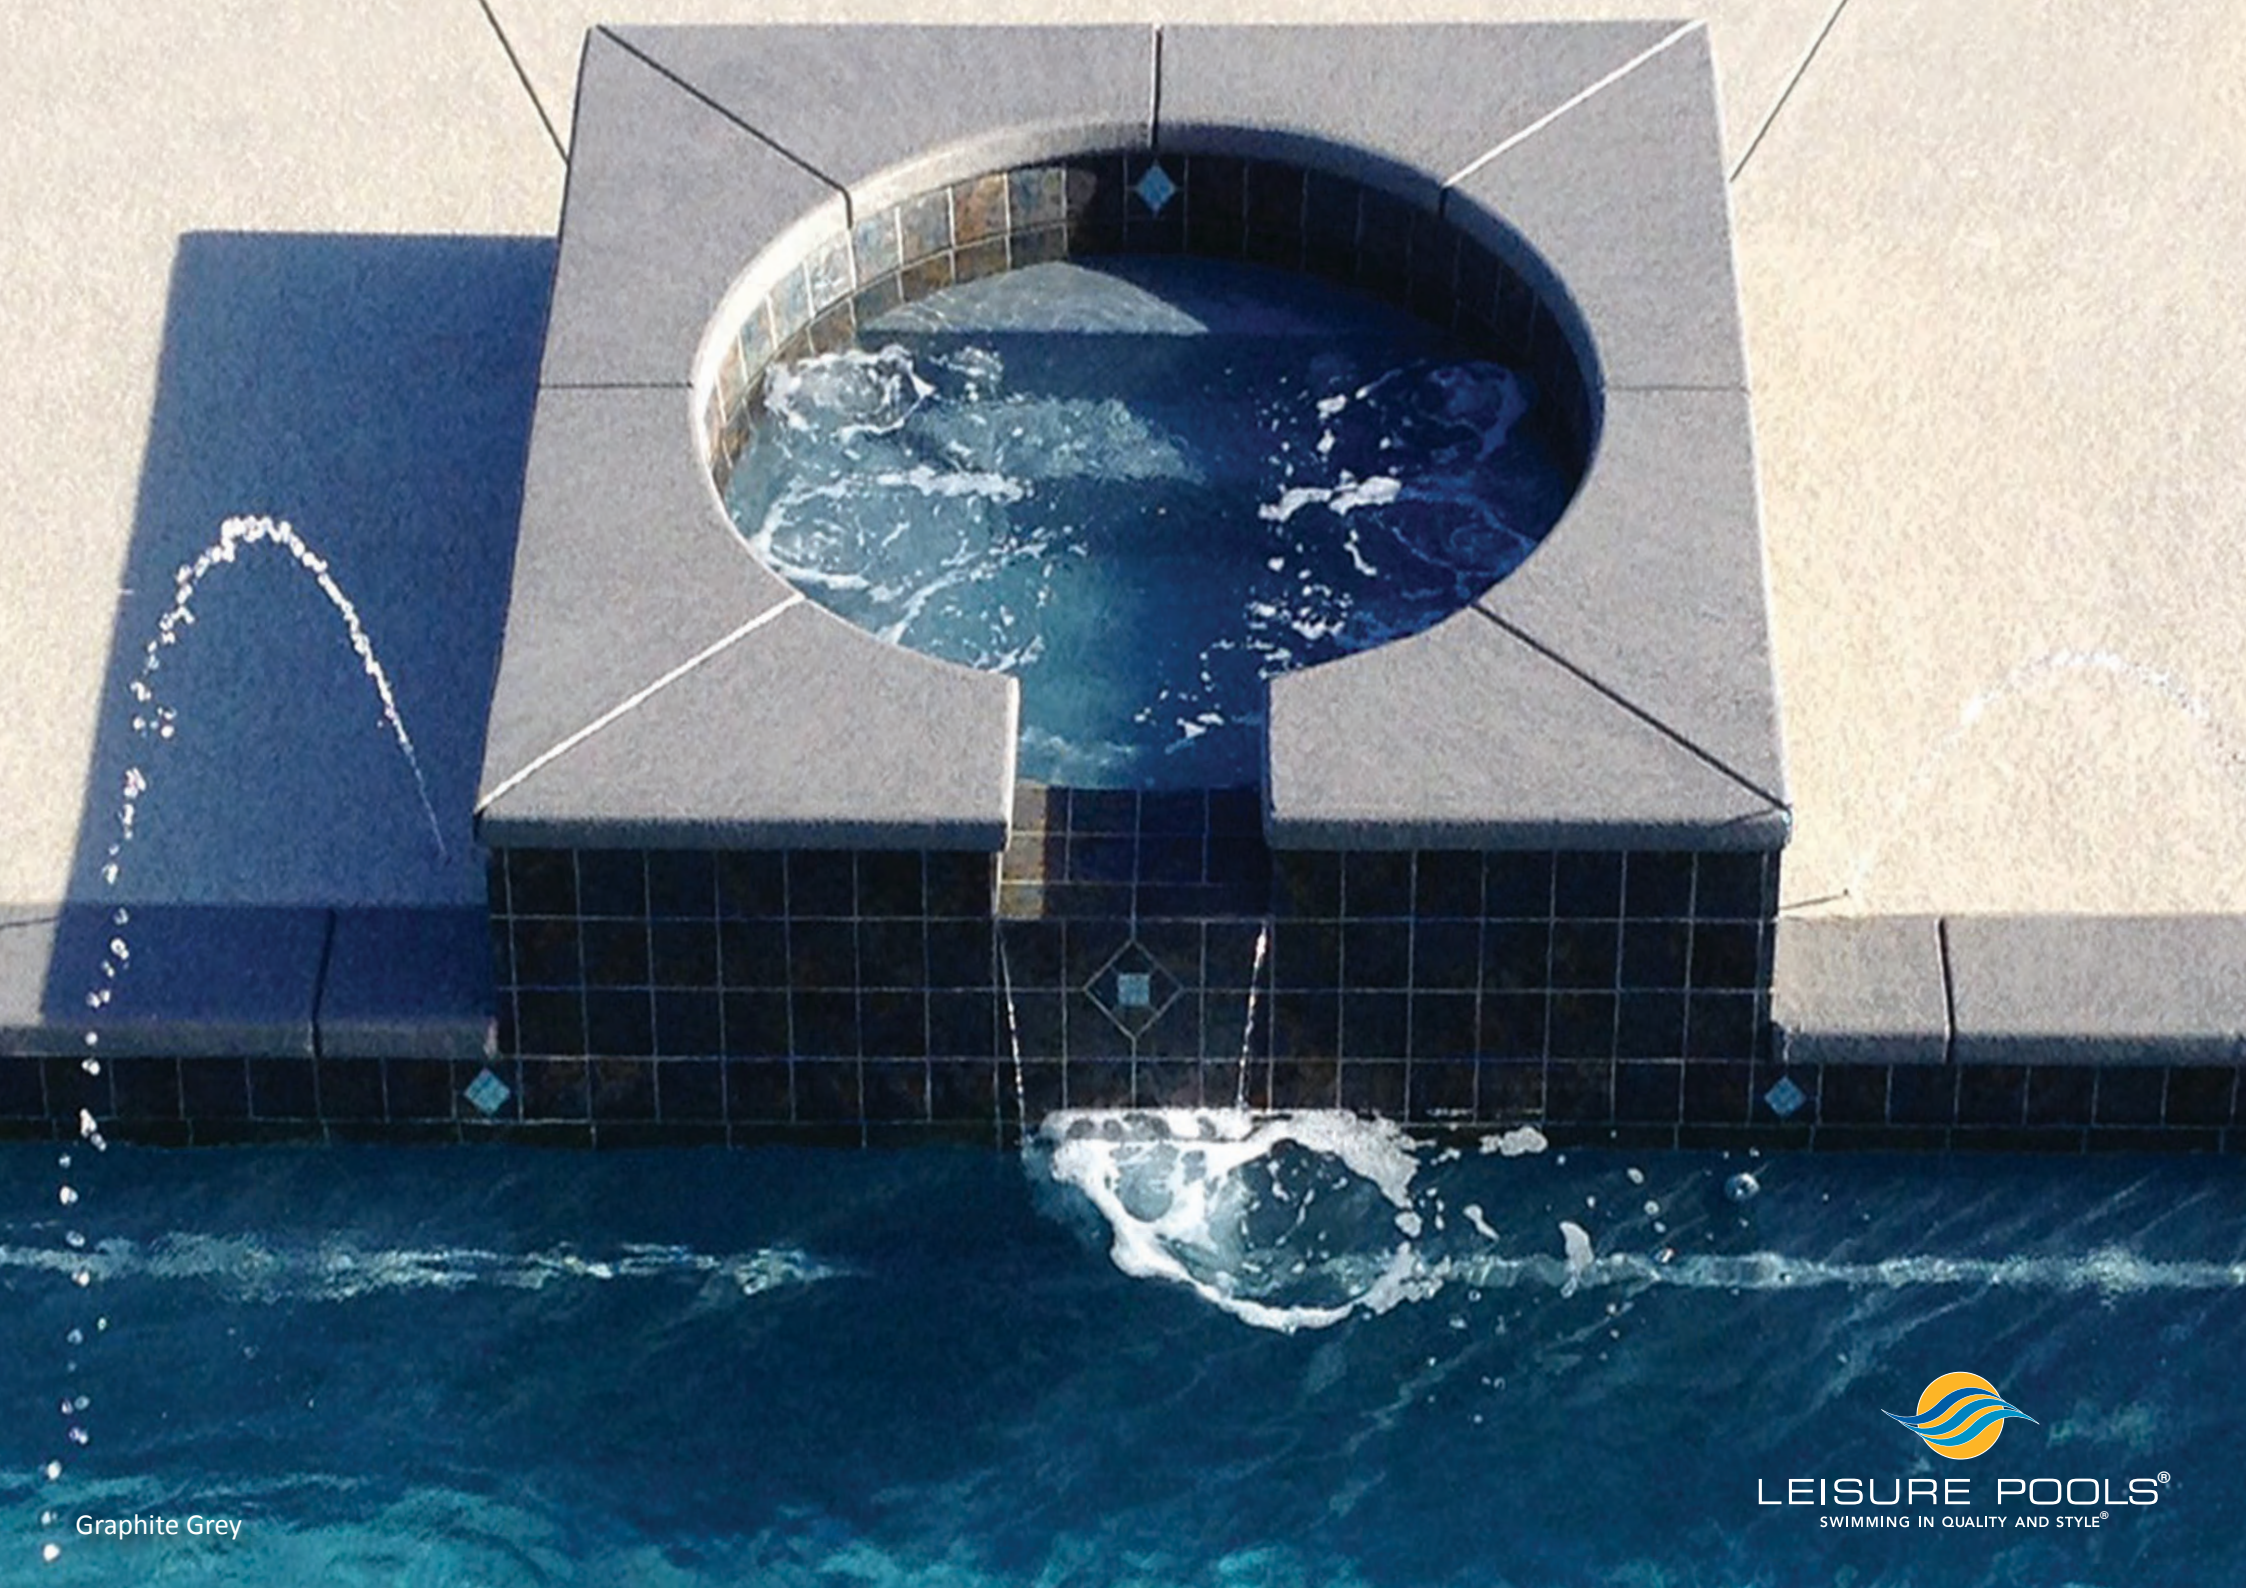

LEISURE POOLS®
SWIMMING IN QUALITY AND STYLE®

The Sorrento Spa™
(Round)

FEATURES

Large volume spa

Optional spillover lip

Perfectly placed entry steps

LENGTH	WIDTH	SHALLOW END DEPTH	DEEP END DEPTH
8'	8'	4'	4'

*Some measurements rounded

Sapphire Blue

LEISURE POOLS®
SWIMMING IN QUALITY AND STYLE®

Sapphire Blue

LEISURE POOLS®
SWIMMING IN QUALITY AND STYLE®

Graphite Grey

LEISURE POOLS®
SWIMMING IN QUALITY AND STYLE®

Sapphire Blue

LEISURE POOLS®
SWIMMING IN QUALITY AND STYLE®

Sapphire Blue

LEISURE POOLS®
SWIMMING IN QUALITY AND STYLE®

Sapphire Blue

LEISURE POOLS®
SWIMMING IN QUALITY AND STYLE™

Crystal Blue

LEISURE POOLS®
SWIMMING IN QUALITY AND STYLE®

Sapphire Blue

LEISURE POOLS®
SWIMMING IN QUALITY AND STYLE®

The Tanning Ledge™

FEATURES

Consistent shallow depth

Variety of options for spillway look and placement

Sides conform to fit most Leisure Pools Models