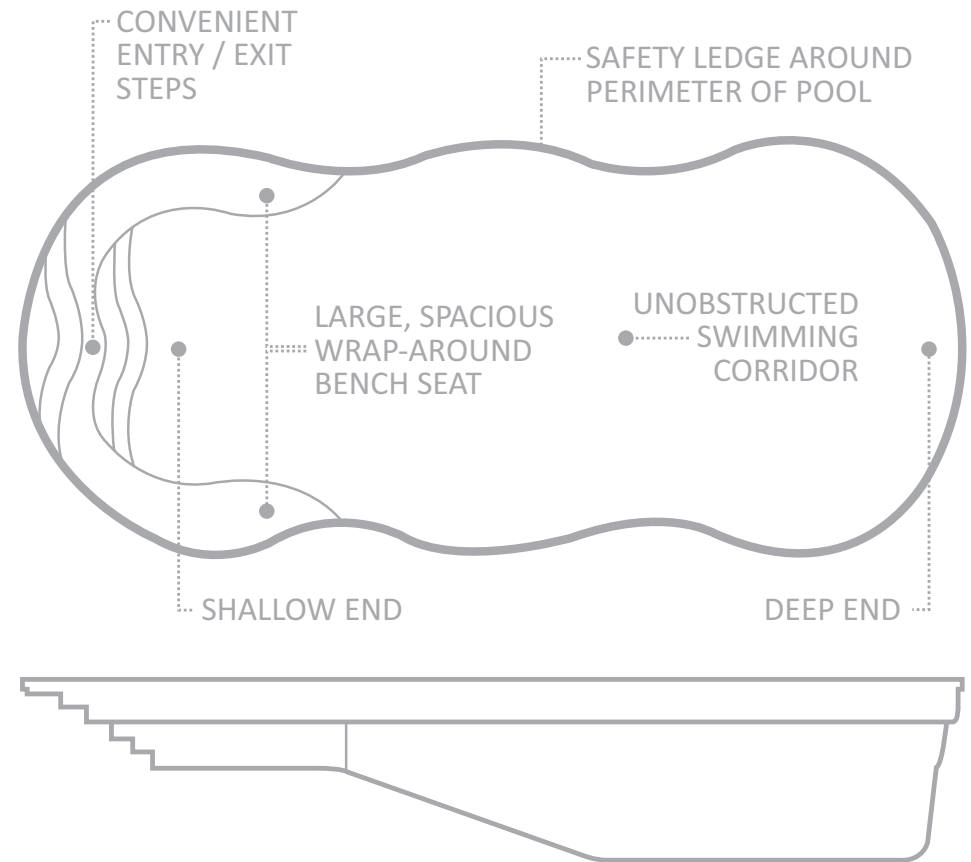

The Caribbean™

FEATURES

Flowing freeform look

Large shallow end bench seating

Wide steps accessing bench area

Safety ledge 2 ft. from top

LENGTH	WIDTH	SHALLOW END DEPTH	DEEP END DEPTH
40'	16'	4'	6'6"

*Some measurements rounded

The Mediterranean™

FEATURES

Flowing freeform look

Large wrap around bench at the shallow

Suitable for a residential type 1 diving board

Safety ledge 2 ft. from top

LENGTH	WIDTH	SHALLOW END DEPTH	DEEP END DEPTH
40'	16'	4'	8'

*Some measurements rounded

Sapphire Blue

LEISURE POOLS®
SWIMMING IN QUALITY AND STYLE®

Sapphire Blue

LEISURE POOLS[®]
SWIMMING IN QUALITY AND STYLE[®]

Sapphire Blue

LEISURE POOLS®
SWIMMING IN QUALITY AND STYLE®

LEISURE POOLS®
SWIMMING IN QUALITY AND STYLE®

The Reflection™

FEATURES

Contemporary design

Perfect square corners

Large bench seat

Unobstructed swimming lane

Safety ledge 2 ft. from top