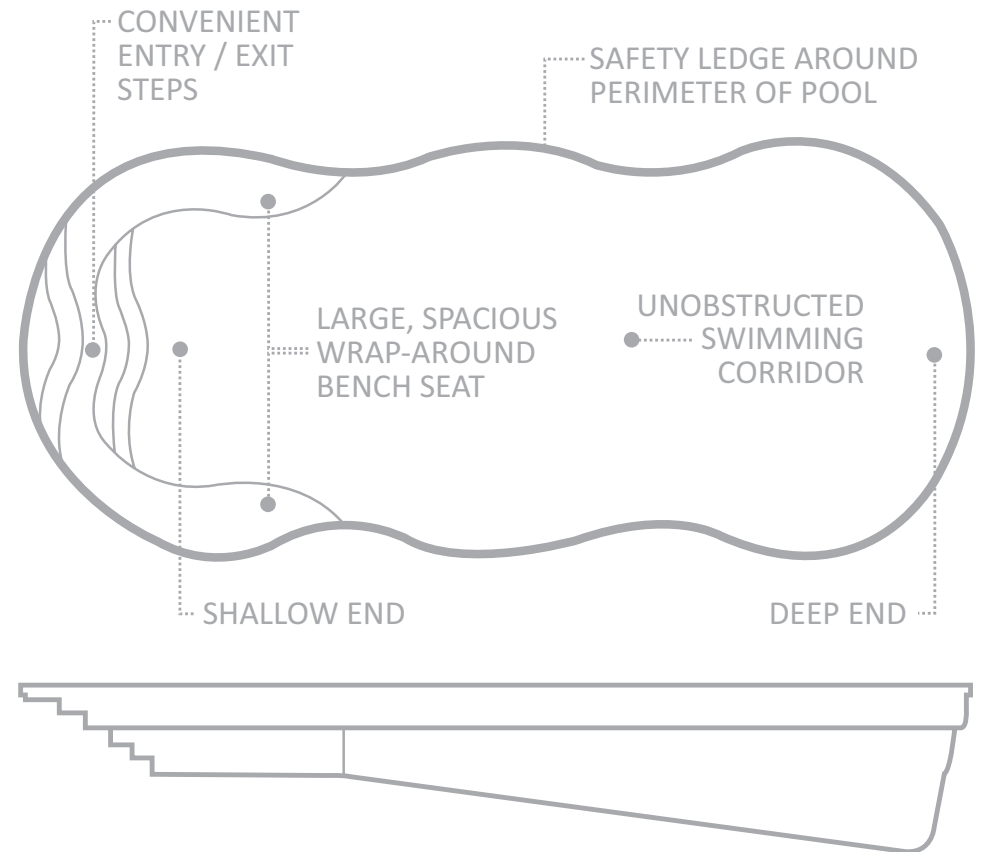

The Caribbean™

FEATURES

Flowing freeform look

Large shallow end bench seating

Wide steps accessing bench area

Safety ledge 2 ft. from top

LENGTH	WIDTH	SHALLOW END DEPTH	DEEP END DEPTH
40'	16'	4'	6'6"

*Some measurements rounded