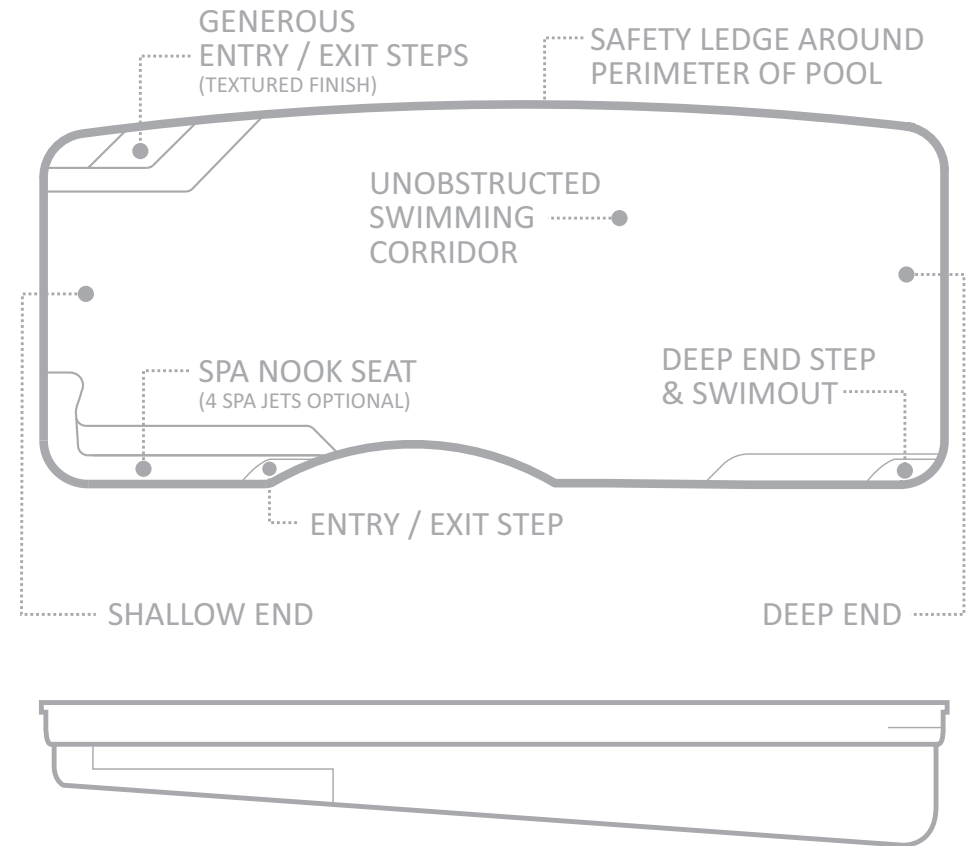

Aquamarine

LEISURE POOLS®
SWIMMING IN COMFORT AND STYLE®

The image features a white background with decorative, light gray wavy lines at the top and bottom. The text is centered in the middle of the page.

The Moroccan™

FEATURES

Three entry / exit points

Unobstructed swimming corridor

Shallow end seating

Swim out bench in the deep end

Safety ledge 2 ft. from top

LENGTH	WIDTH	SHALLOW END DEPTH	DEEP END DEPTH
38' 5"	14' 6"	3' 9"	6' 3"
34' 2"	14' 6"	3' 9"	5' 11"
30' 10"	14' 6"	3' 9"	5' 9"
26' 11"	13' 6"	3' 7"	5' 3"

*Some measurements rounded

Sapphire Blue

LEISURE POOLS®
SWIMMING IN A DIFFERENT STYLE

Diamond Sand

LEISURE POOLS®
SWIMMING IN QUALITY AND STYLE®

Sapphire Blue

LEISURE POOLS®
SWIMMING IN QUALITY AND STYLE®

Diamond Sand