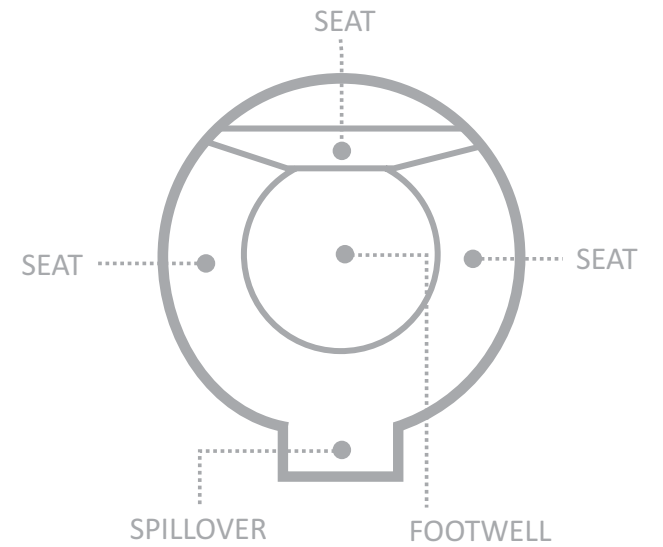

LEISURE POOLS®
SWIMMING IN QUALITY AND STYLE™

The Sorrento SpaTM
(Square)

FEATURES

Large volume spa

Gentle conformed seating

Clean square design

LENGTH	WIDTH	SHALLOW END DEPTH	DEEP END DEPTH
7' 3"	7' 3"	3' 3"	3' 3"

*Some measurements rounded

Sapphire Blue

LEISURE POOLS®
SWIMMING IN QUALITY AND STYLE

Sapphire Blue

LEISURE POOLS®
SWIMMING IN QUALITY AND STYLE®

Sapphire Blue

LEISURE POOLS®
SWIMMING IN QUALITY AND STYLE®

Sapphire Blue

LEISURE POOLS®
SWIMMING IN QUALITY AND STYLE®

The Sorrento Spa™
(Round)

FEATURES

Large volume spa

Optional spillover lip

Perfectly placed entry steps

LENGTH	WIDTH	SHALLOW END DEPTH	DEEP END DEPTH
8'	8'	4'	4'