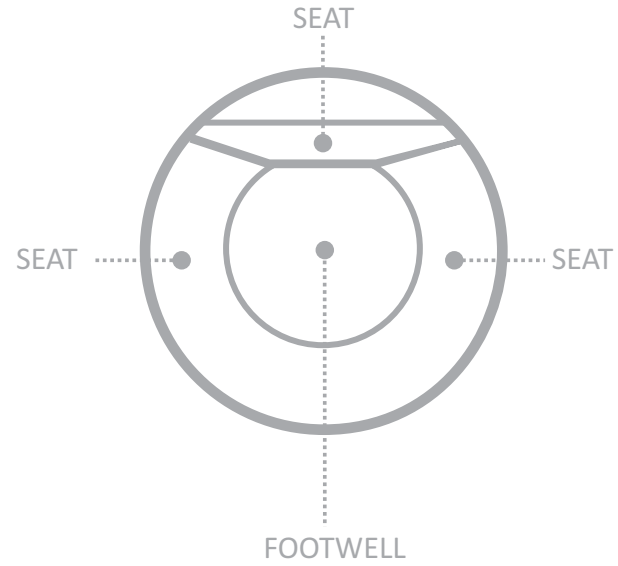

LEISURE POOLS®
SWIMMING IN QUALITY AND STYLE™

The Sorrento SpaTM
(Square)

FEATURES

Large volume spa

Gentle conformed seating

Clean square design

LENGTH	WIDTH	SHALLOW END DEPTH	DEEP END DEPTH
7' 3"	7' 3"	3' 3"	3' 3"

LEISURE POOLS®
SWIMMING IN QUALITY AND STYLE®

The Sorrento Spa™
(Round)

FEATURES

Large volume spa

Optional spillover lip

Perfectly placed entry steps

LENGTH	WIDTH	SHALLOW END DEPTH	DEEP END DEPTH
8'	8'	4'	4'