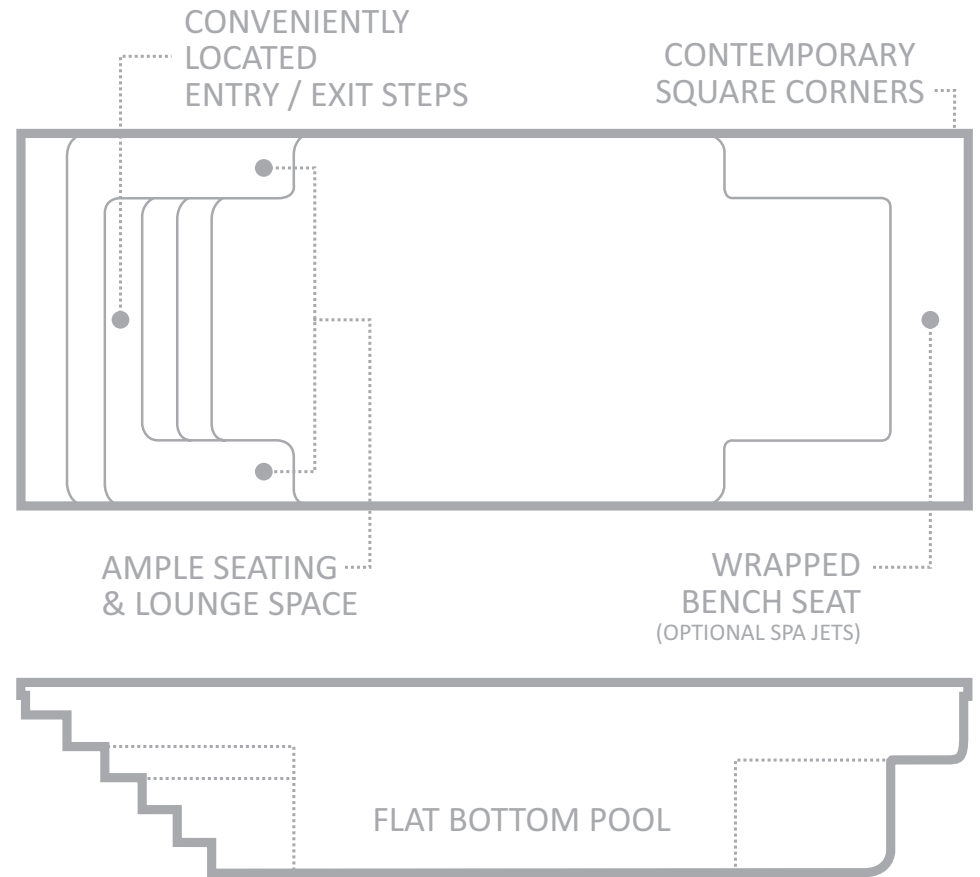

Sapphire Blue

LEISURE POOLS®
SWIMMING IN QUALITY AND STYLE™

The image features decorative wavy lines in a light gray color at the top and bottom. The top section consists of three overlapping, downward-curving bands. The bottom section consists of three overlapping, upward-curving bands. The central text is positioned between these two decorative sections.

The Palladium Plunge™

FEATURES

Generous seating area

Slimline design

Very square corners

LENGTH	WIDTH	SHALLOW END DEPTH	DEEP END DEPTH
20'	8'	5'	5'
16'	8'	5'	5'

*Some measurements rounded

Sapphire Blue