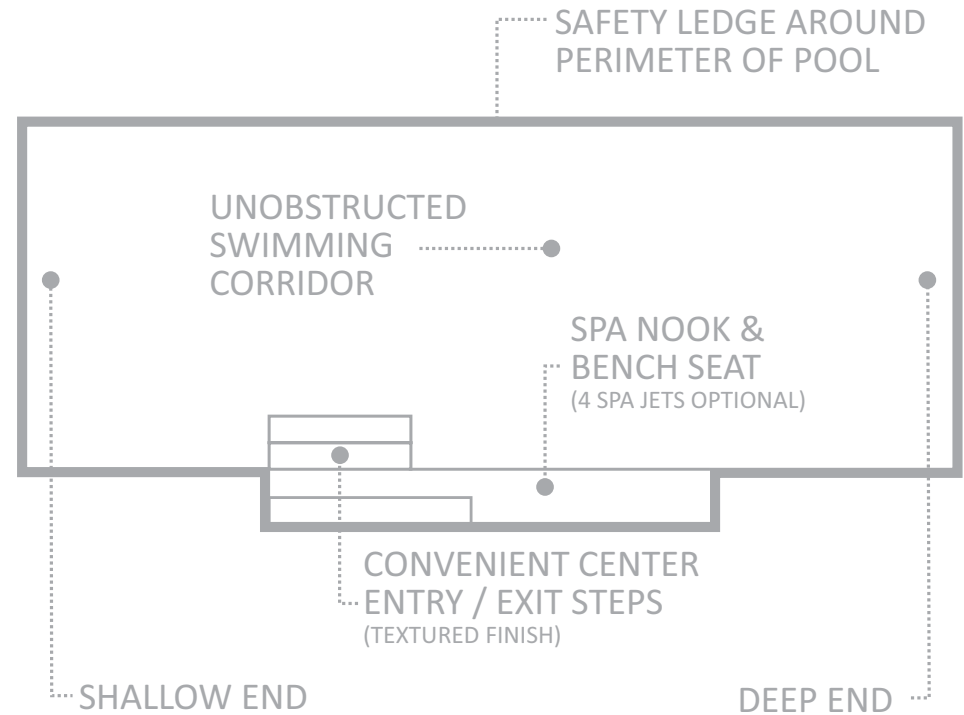

LEISURE POOLS®
SWIMMING IN QUALITY AND STYLE®

The **Elegance**TM

FEATURES

Unobstructed swimming corridor

Main body of water uncluttered with steps or benches

Central steps closer to shallow end

Large center bench alcove

No unnecessary benches, seats or steps

Wide entry steps

Generous depth

Safety ledge 2 ft. from top

LENGTH	WIDTH	SHALLOW END DEPTH	DEEP END DEPTH
32' 10"	14' 6"	4' 1"	6'
29' 7"	14' 6"	4' 2"	5' 10"
26' 3"	14' 6"	4' 3"	5' 10"