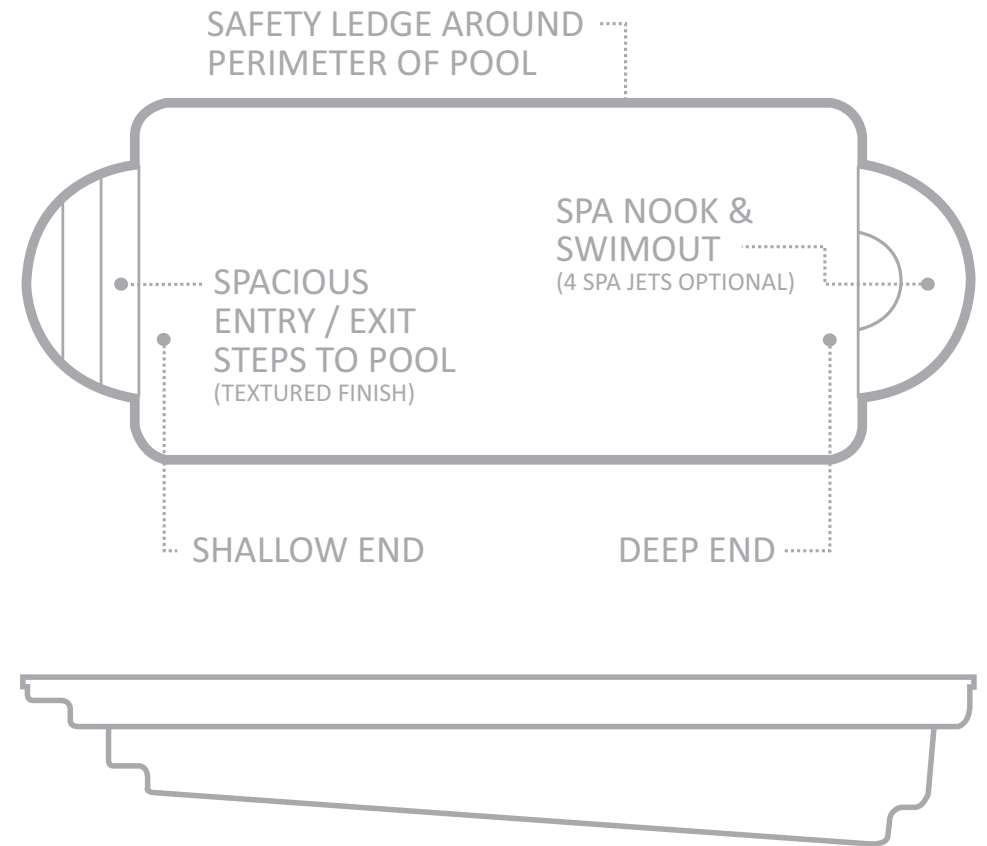

Graphite Grey

LEISURE POOLS®
SWIMMING IN QUALITY AND STYLE®

Diamond Sand

LEISURE POOLS®
SWIMMING IN QUALITY AND STYLE®

Diamond Sand

LEISURE POOLS®
SWIMMING IN QUALITY AND STYLE®

Diamond Sand

LEISURE POOLS®
SWIMMING IN QUALITY AND STYLE®

The Roman™

FEATURES

A timeless formal look

Circular end with seating

Wide entry steps

Safety ledge 2 ft. from top

LENGTH	WIDTH	SHALLOW END DEPTH	DEEP END DEPTH
28' 4"	11' 6"	4'	5' 6"
23'	11' 6"	4'	5' 1"

*Some measurements rounded

Sapphire Blue

Ebony Blue

LEISURE POOLS®
SWIMMING IN QUALITY AND STYLE®

Sapphire Blue

LEISURE POOLS®
SWIMMING IN QUALITY AND STYLE™

Sapphire Blue

LEISURE POOLS®
SWIMMING IN QUALITY AND STYLE®

Crystal Blue

LEISURE POOLS®
SWIMMING IN QUALITY AND STYLE®

Sapphire Blue

LEISURE POOLS®
SWIMMING IN QUALITY AND STYLE®

Diamond Sand

LEISURE POOLS®
SWIMMING IN QUALITY AND STYLE®

Sapphire Blue

LEISURE POOLS®
SWIMMING IN QUALITY AND STYLE