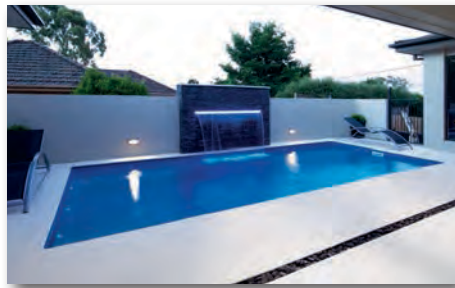

LEISURE POOLS®
SWIMMING IN QUALITY AND STYLE®

The Reflection™

FEATURES

Contemporary design

Perfect square corners

Large bench seat

Unobstructed swimming lane

Safety ledge 2 ft. from top