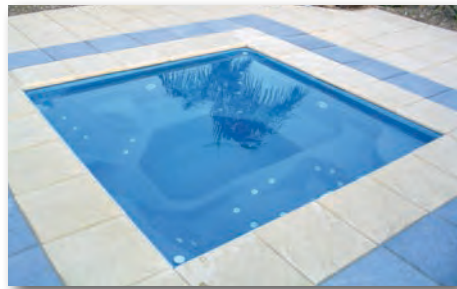

LEISURE POOLS®
SWIMMING IN QUALITY AND STYLE™

The Sorrento SpaTM
(Square)

FEATURES

Large volume spa

Gentle conformed seating

Clean square design

LENGTH	WIDTH	SHALLOW END DEPTH	DEEP END DEPTH
7' 3"	7' 3"	3' 3"	3' 3"