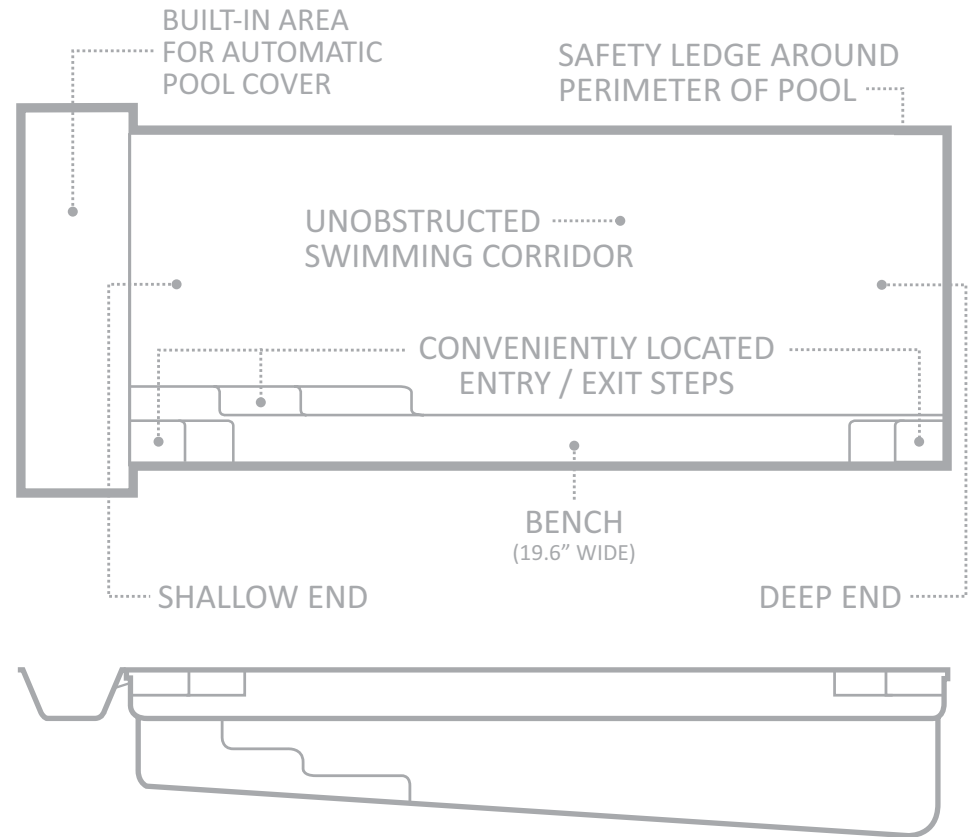

FEATURES

Built in area for pool cover

Contemporary design

Very square corners

Large bench seat

Unobstructed swimming lane

Safety ledge 2 ft. from top

LENGTH	WIDTH	SHALLOW END DEPTH	DEEP END DEPTH
32' 7"	13' 4"	4' 3"	5' 10"
29' 4"	13' 4"	4' 3"	5' 8"
26'	13' 4"	4' 3"	5' 6"