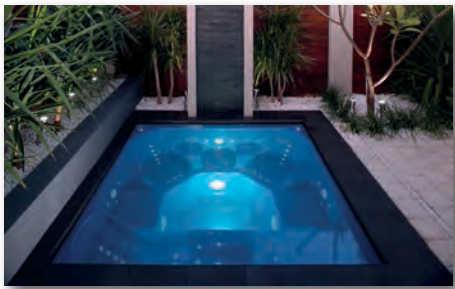

LEISURE POOLS®
SWIMMING IN QUALITY AND STYLE™

The Sorrento SpaTM
(Square)

FEATURES

Large volume spa

Gentle conformed seating

Clean square design

LENGTH	WIDTH	SHALLOW END DEPTH	DEEP END DEPTH
7' 3"	7' 3"	3' 3"	3' 3"

LEISURE POOLS®
SWIMMING IN QUALITY AND STYLE®

The Sorrento Spa™
(Round)

FEATURES

Large volume spa

Optional spillover lip

Perfectly placed entry steps

LENGTH	WIDTH	SHALLOW END DEPTH	DEEP END DEPTH
8'	8'	4'	4'