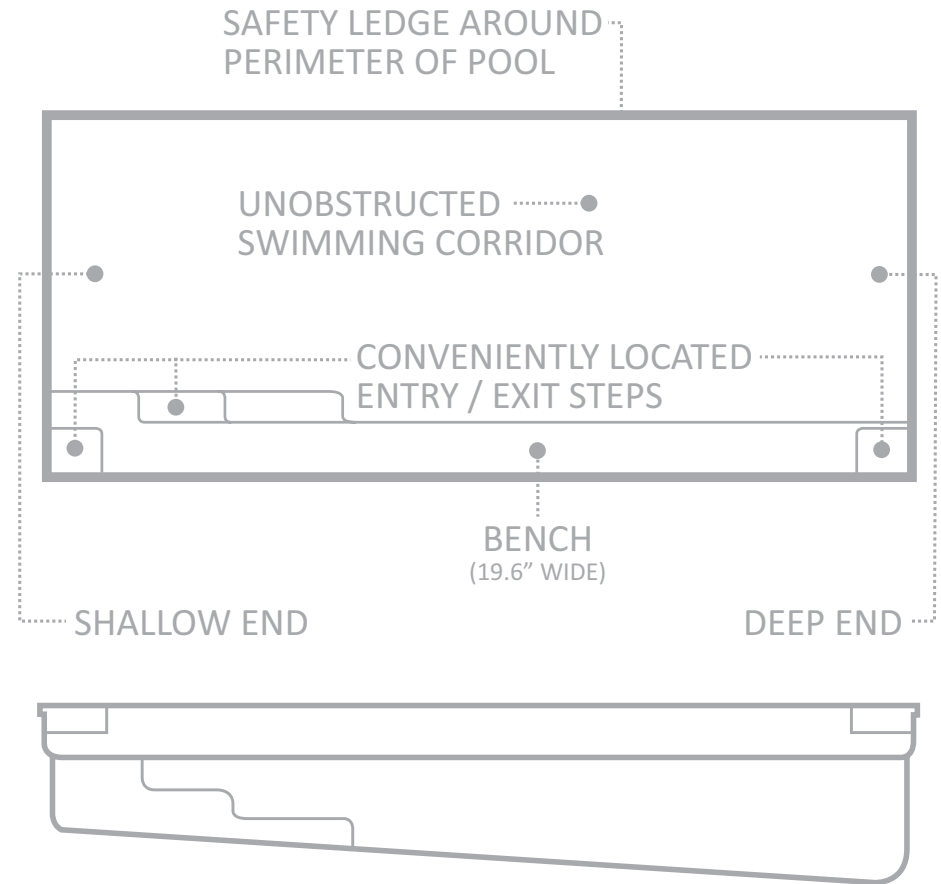

LEISURE POOLS®
SWIMMING IN QUALITY AND STYLE®

The Reflection™

FEATURES

Contemporary design

Perfect square corners

Large bench seat

Unobstructed swimming lane

Safety ledge 2 ft. from top