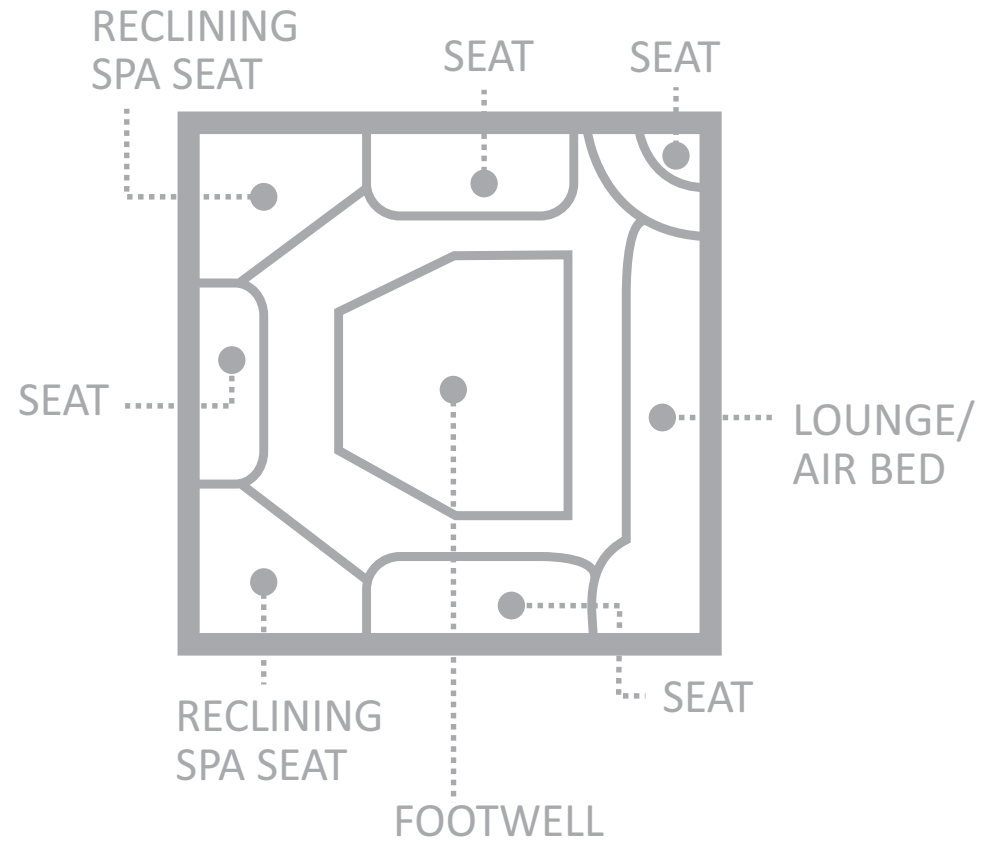

LEISURE POOLS®
SWIMMING IN QUALITY AND STYLE™

The Sorrento SpaTM
(Square)

FEATURES

Large volume spa

Gentle conformed seating

Clean square design

LENGTH	WIDTH	SHALLOW END DEPTH	DEEP END DEPTH
7' 3"	7' 3"	3' 3"	3' 3"

*Some measurements rounded

Sapphire Blue

LEISURE POOLS®
SWIMMING IN QUALITY AND STYLE

Sapphire Blue

LEISURE POOLS®
SWIMMING IN QUALITY AND STYLE®

Sapphire Blue

LEISURE POOLS®
SWIMMING IN QUALITY AND STYLE®

Sapphire Blue

LEISURE POOLS®
SWIMMING IN QUALITY AND STYLE®

The Sorrento Spa™
(Round)

FEATURES

Large volume spa

Optional spillover lip

Perfectly placed entry steps

LENGTH	WIDTH	SHALLOW END DEPTH	DEEP END DEPTH
8'	8'	4'	4'